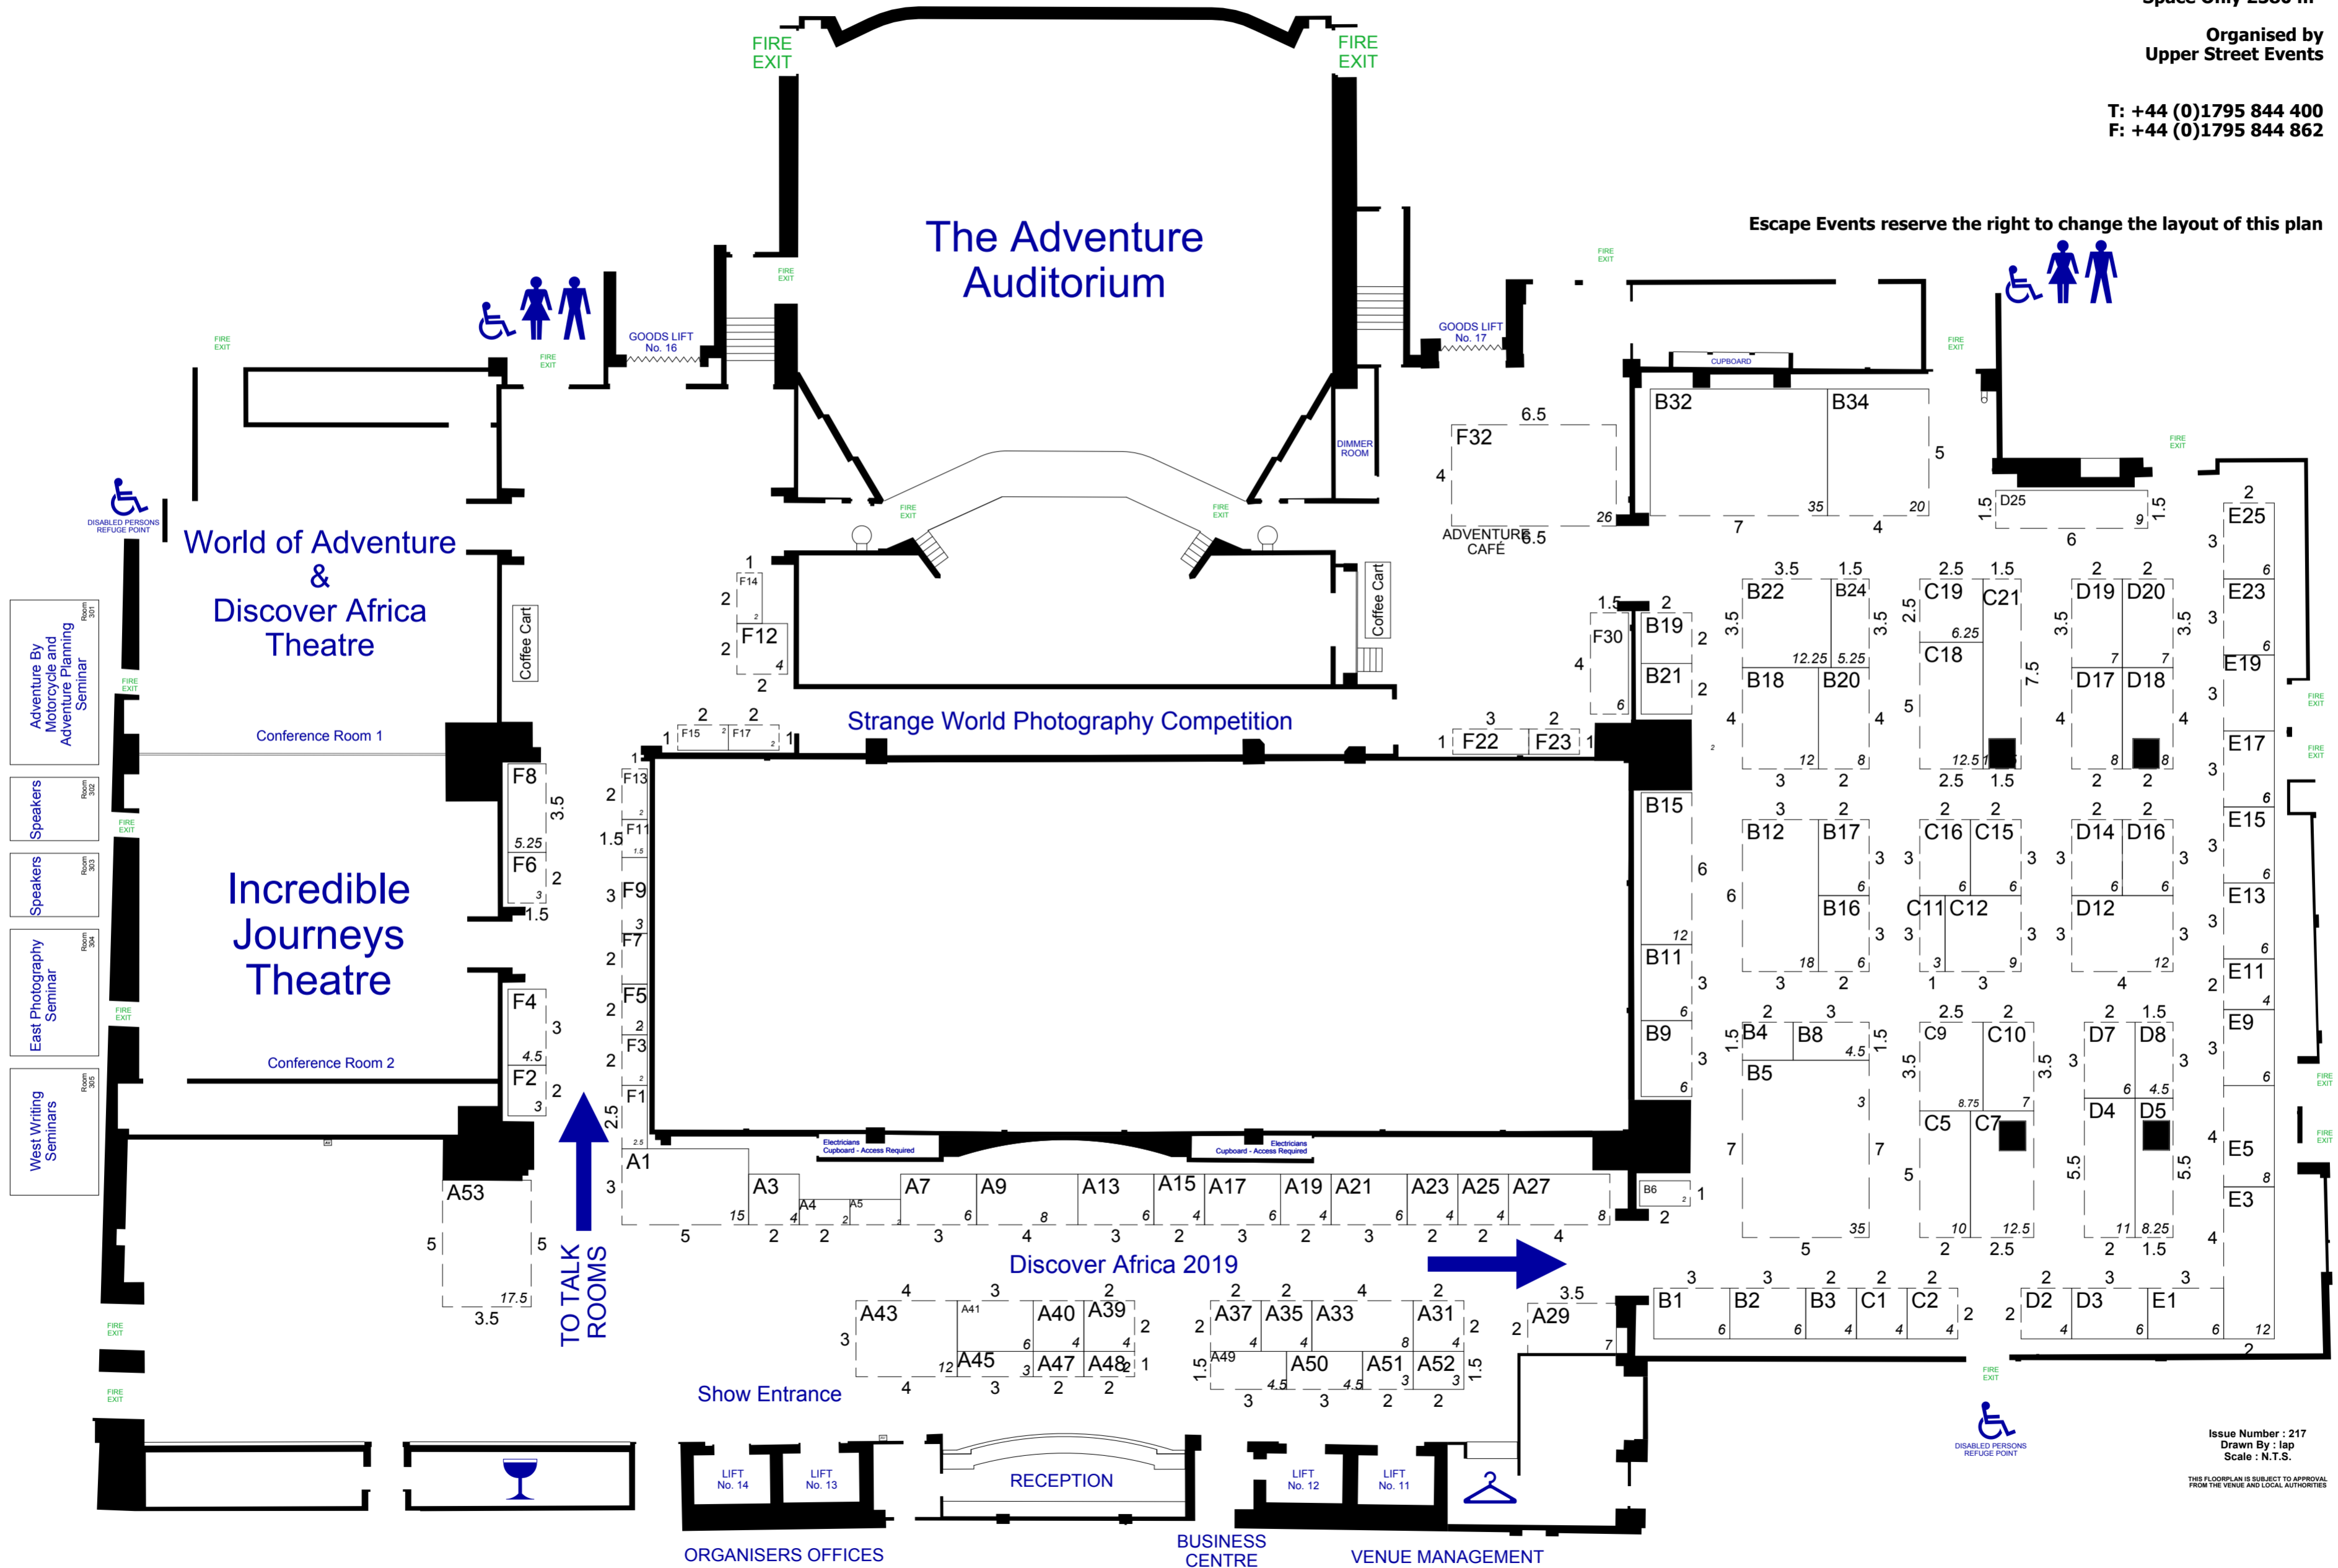

Shell Scheme £412 m²
Space Only £380 m²

Organised by
Upper Street Events

T: +44 (0)1795 844 400
F: +44 (0)1795 844 862

Escape Events reserve the right to change the layout of this plan